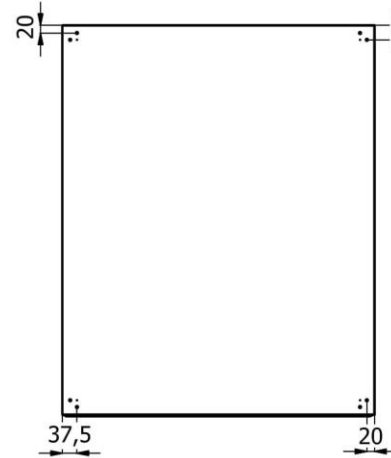

F-F (1 : 12)

Ralston Metal Products Ltd
EWS-1008035