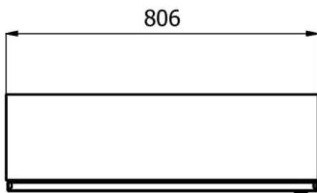

F-F (1 : 12)

Ralston Metal Products Ltd
EWS-1008035