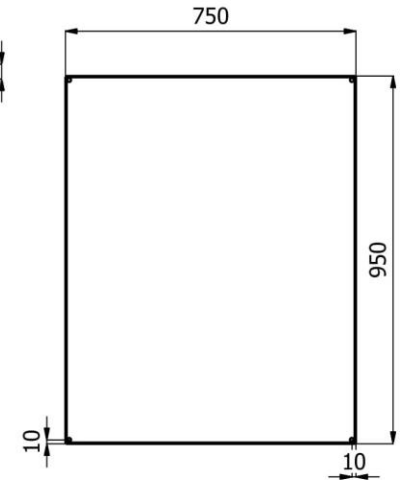

F-F (1 : 12)

Ralston Metal Products Ltd
EWS-1008035