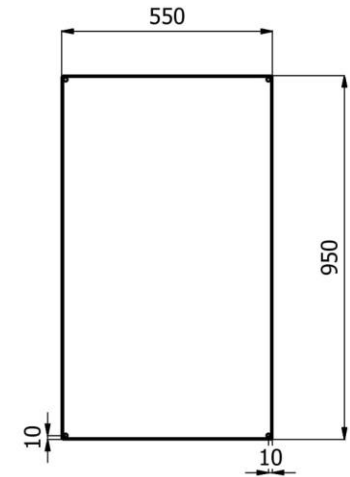

F-F (1 : 12)

Ralston Metal Products Ltd
EWS-1008020