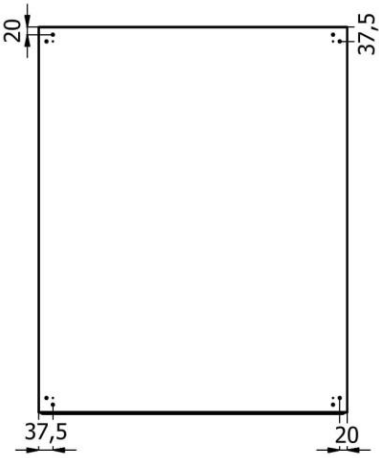

F-F (1 : 12)

Ralston Metal Products Ltd
EWS-1008020