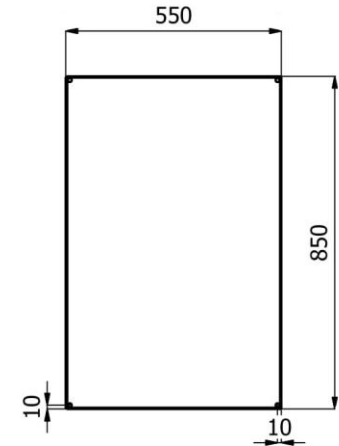

F-F (1 : 12)

Ralston Metal Products Ltd
EWS-0906030