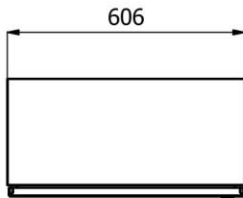

F-F (1 : 12)

Ralston Metal Products Ltd
EWS-0906030