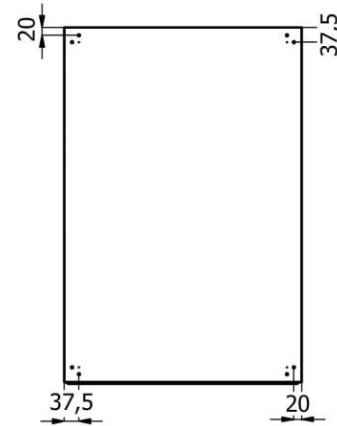

F-F (1 : 12)

Ralston Metal Products Ltd
EWS-0906030