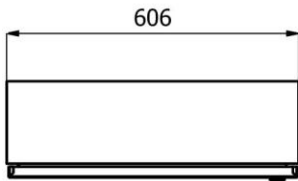

F-F (1 : 10)

Ralston Metal Products Ltd
EWS-0606020