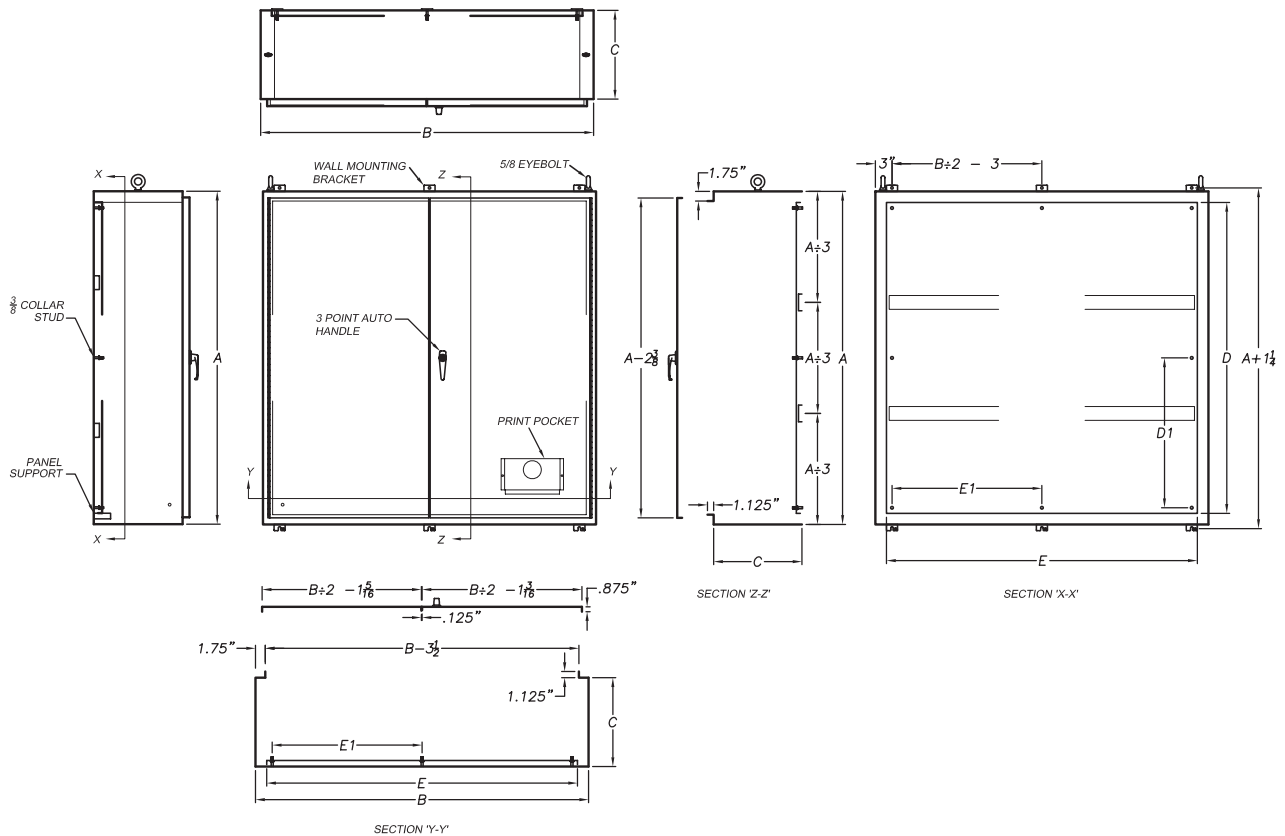

N12-DD Series, NEMA/EEMAC Type 12 Large Double Door Enclosures

PART #	Enclosure Size			Panel Size			
	A	B	C	D	D1	E	E1
N12-DD-604808	60	48	08	56	27	44	21
N12-DD-604810	60	48	10	56	27	44	21
N12-DD-606010	60	60	10	56	27	56	27
N12-DD-726010	72	60	10	68	33	56	27
N12-DD-727210	72	72	10	68	33	68	33
N12-DD-604812	60	48	12	56	27	44	21
N12-DD-606012	60	60	12	56	27	56	27
N12-DD-726012	72	60	12	68	33	56	27
N12-DD-727212	72	72	12	68	33	68	33
N12-DD-604816	60	48	16	56	27	44	21
N12-DD-606016	60	60	16	56	27	56	27
N12-DD-727216	72	72	16	68	33	68	33
N12-DD-604820	60	48	20	56	27	44	21
N12-DD-726020	72	60	20	68	33	56	27
N12-DD-727220	72	72	20	68	33	68	33
N12-DD-727224	72	72	24	68	33	68	33