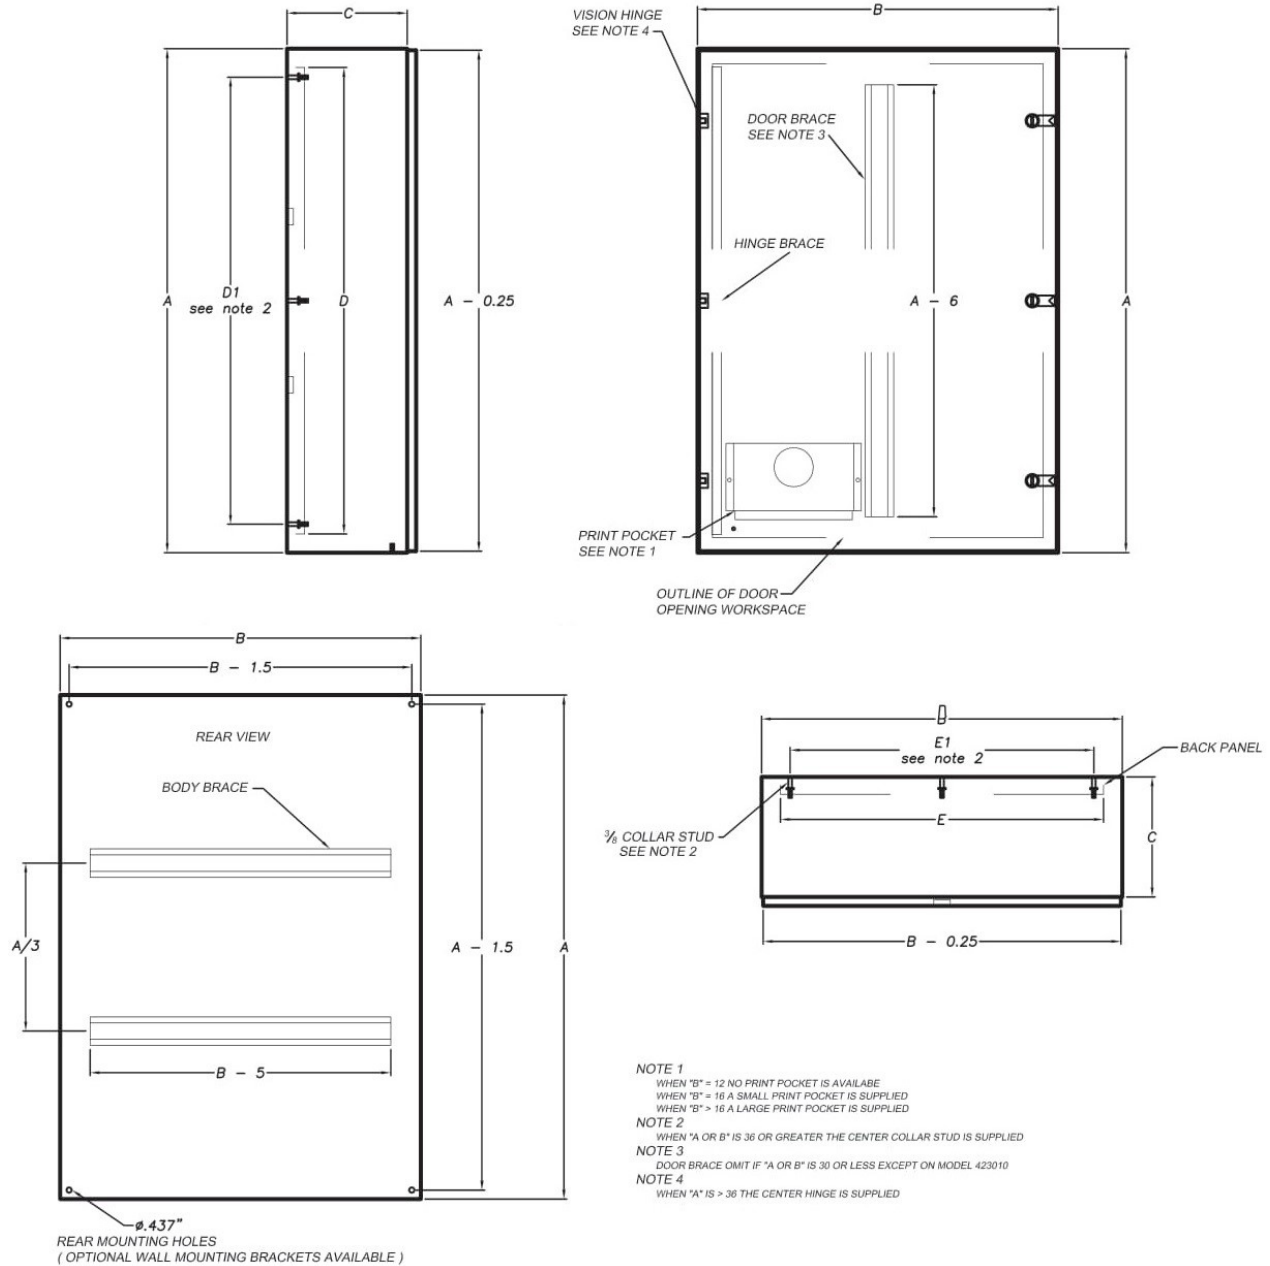

Ralston
Metal Products Limited

You create the need.
We customize the solution.

NEMA Type 12, 13, 4, 4X Wall Mount Single Door Vision Series V-GP Series

For additional product information or specific drawings, contact:
RALSTON METAL PRODUCTS LTD., GUELPH ON
CUSTOMER SERVICE DEPT. 1-800-265-7611