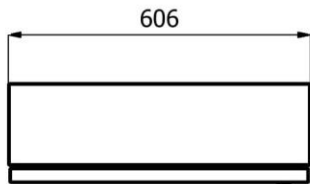

G-G (1 : 10)

Ralston Metal Products Ltd
EWSS-0806020