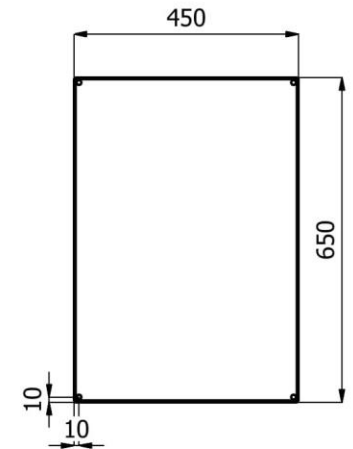

G-G (1 : 10)

Ralston Metal Products Ltd
EWSS-0705020