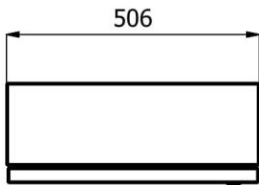

G-G (1 : 10)

Ralston Metal Products Ltd
EWSS-0705020