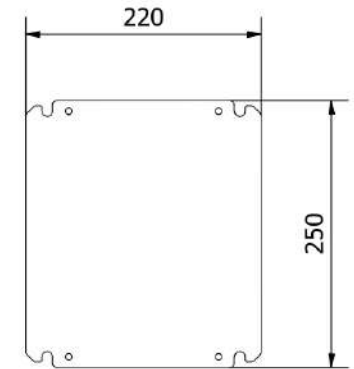

G-G (1 : 6)

Ralston Metal Products

EWSS-032520