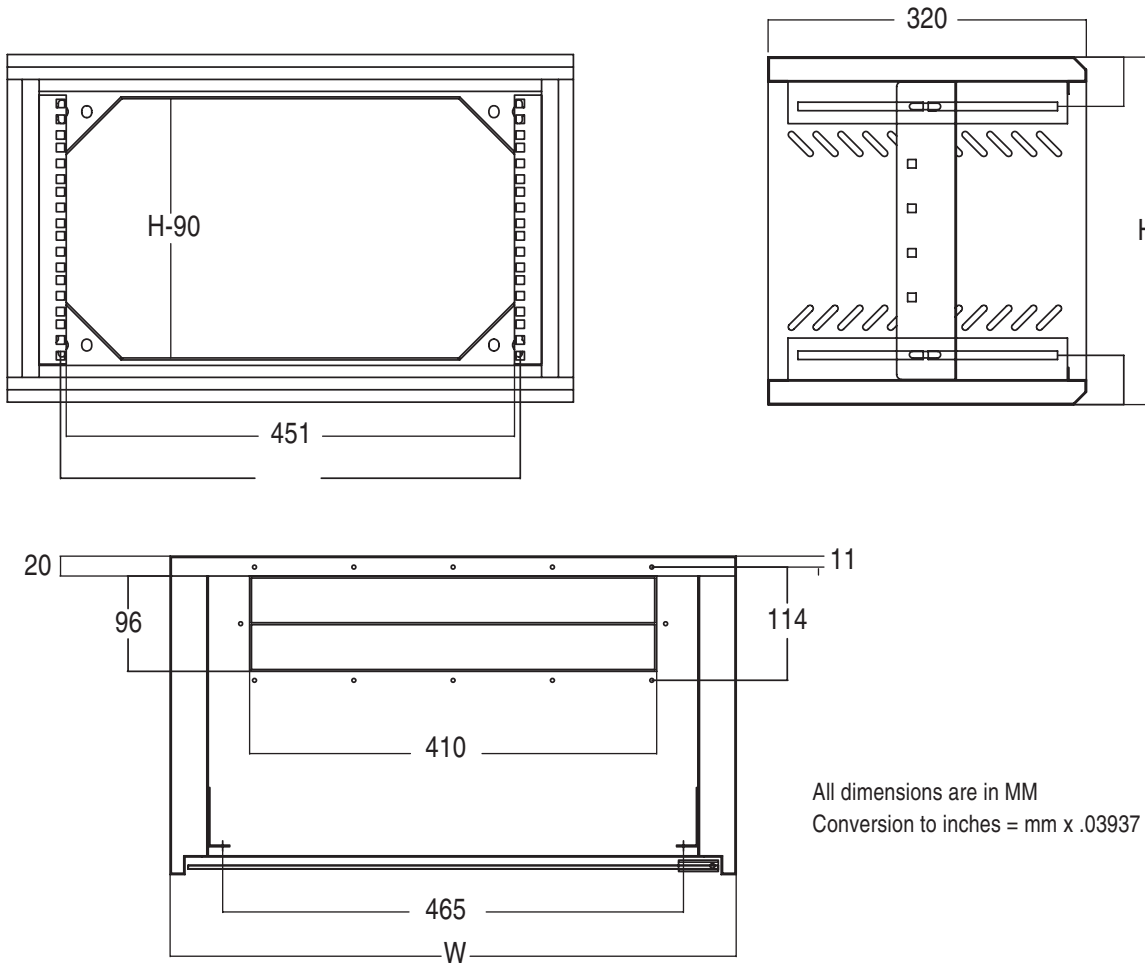

EIBox EBF Series, NEMA/EEMAC Type 1 Data & Telecom Enclosures

All dimensions are in MM
Conversion to inches = mm x .03937

PART #	Height U	Load Capacity		Size		
				H	W	D
EBF-123	12	36 Kg	mm	600	571	300
		79.4 lbs	in	23.6	22.5	11.81
EBF-183	18	60 Kg	mm	875	571	300
		132.3 lbs	in	34.5	22.5	11.81