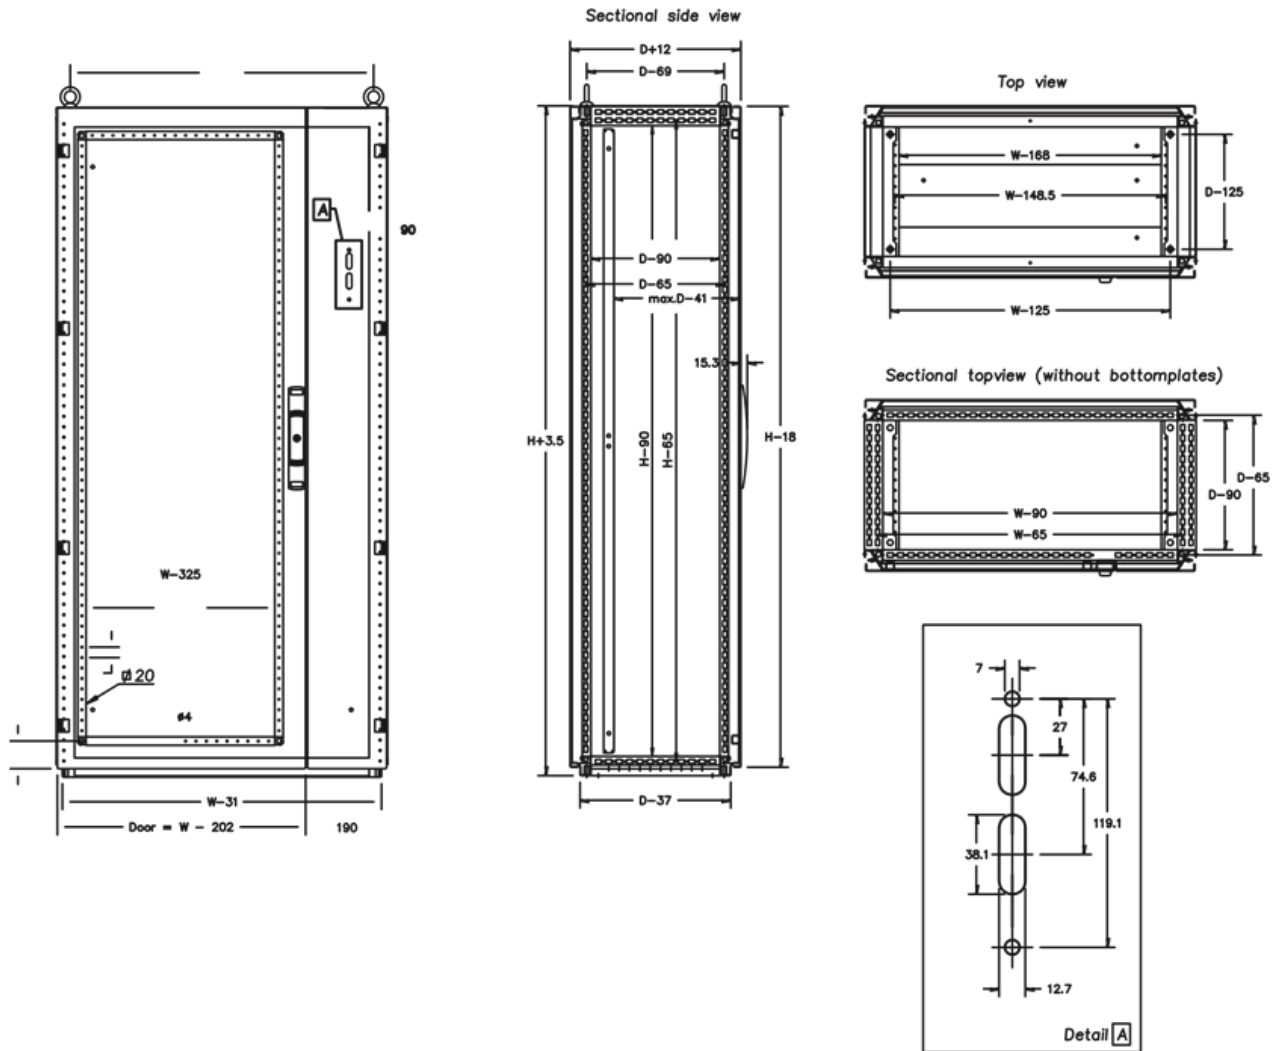

MCF Series, NEMA Type 12 Single Door Modular Disconnect Enclosure

Part No.		Enclosure Size		
		H	W	D
MCF-18084-R5	mm	1800	800	400
	in	70.9	31.5	15.7
MCF-20085-R5	mm	2000	800	500
	in	78.7	31.5	19.7

Part No.	H	Size	
		W	D
SPM-1804-R5	1800	800	500
SPM-2005-R5	2000	800	500