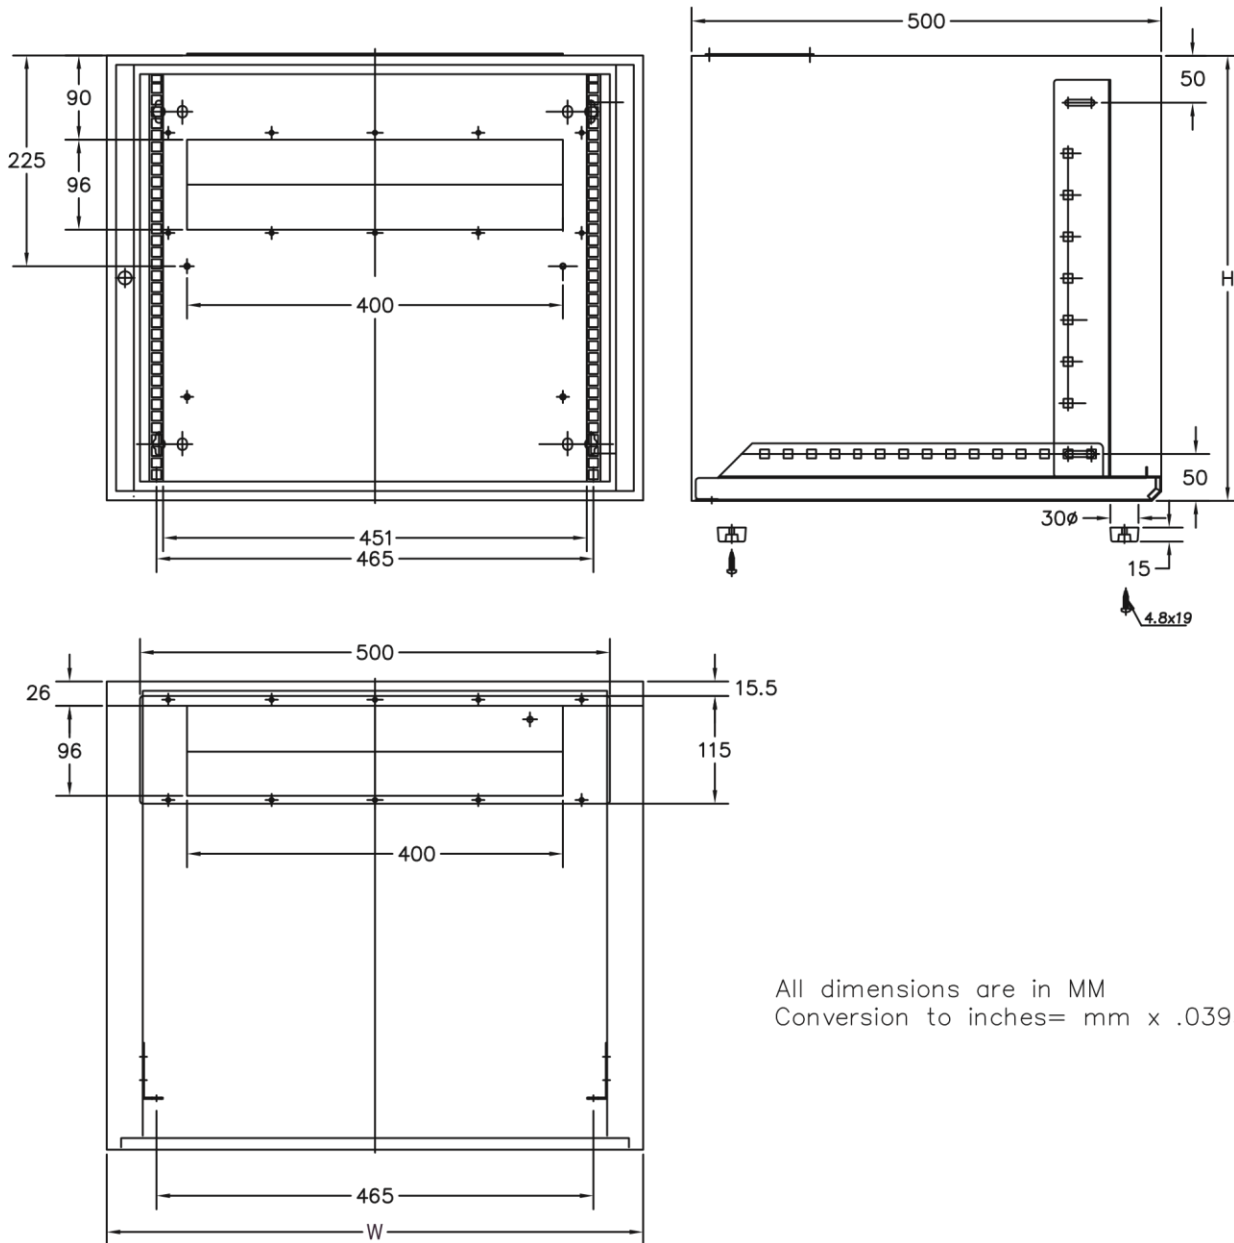

Ralston
Metal Products Limited

You create the need.
We customize the solution.

EIBox EBG/EBS Series, NEMA/EEMAC Type 1 Data & Telecom Enclosures

All dimensions are in MM
Conversion to inches= mm x .03937

Flat Packed

Part No.		Size			Height	Load
		H	W	D	U	Capacity
EBG-064	mm	350	571	400	6	18 Kg
	in	13.8	22.5	15.7		39.7 lbs
EBG-094	mm	475	571	400	9	27 Kg
	in	18.7	22.5	15.7		59.5 lbs
EBG-154	mm	750	571	400	15	45 Kg
	in	29.5	22.5	15.7		99.2 lbs
EBG-184	mm	875	571	400	18	54 Kg
	in	34.5	22.5	15.7		119 lbs
EBG-125	mm	600	571	500	12	36 Kg
	in	23.6	22.5	19.7		79.4 lbs
EBG-155	mm	750	571	500	15	45 Kg
	in	29.5	22.5	19.7		99.2 lbs
EBG-185	mm	875	571	500	18	54 Kg
	in	34.5	22.5	19.7		119 lbs

Assembled Enclosure With Glass Door

Part No.		Size			Height	Load
		H	W	D	U	Capacity
EBG-186	mm	875	571	600	18	90 Kg
	in	34.45	22.5	23.6		198.5 lbs

Assembled Enclosure With Steel Door

Part No.		Size			Height	Load
		H	W	D	U	Capacity
EBS-096	mm	475	571	600	9	45 Kg
	in	18.7	22.5	23.6		99.2 lbs
EBS-126	mm	600	571	600	12	28.7 kg
	in	23.6	22.5	23.6		63.1 lbs
EBS-156	mm	750	571	600	15	75 Kg
	in	29.5	22.5	23.6		165.3 lbs