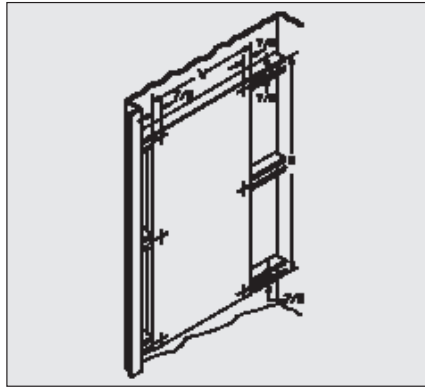

Accessory Inner Panels

Side Of Panel

Optional Inner Panels

Optional Swing Panels V-SP Series

- 14 ga. steel panel
- White enamel finish
- Hinged on left side of cabinet

N12-FS-SP Series - Side Panel

A free standing side panel is formed from 12 ga. hot rolled steel and finished with high gloss white powder coating.

Part #	Enclosure Height	Panel Size	
		H	W
FS-SP-6020	72	60	20

Replacement IB Series Inner Panels

Note: the IB Series come complete with a steel inner panel.

For Enclosure	Steel	Aluminum
6 x 4	SP-0604	—
6 x 6	SP-0606	AP-0606
8 x 6	SP-0806	AP-0806
8 x 8	SP-0808	AP-0808
10 x 8	SP-1008	AP-1008
10 x 10	SP-1010	—
12 x 6	SP-1206	—
12 x 10	SP-1210	AP-1210
12 x 12	SP-1212	—
14 x 8	SP-1408	—
14 x 12	SP-1412	AP-1412
16 x 10	SP-1610	—
16 x 14	SP-1614	AP-1614

Replacement Inner Panels For: N4X, N4X-SS, N12, N12-SQD, N12-AB and Vision Series

Note: The above series comes complete with inner panel.

For Enclosure	Mounting Panel		Swing Panel	
	Part #	H x W	Part #	H x W
12 x 12	V-1212	9 x 9	V-SP-1212	9 x 9.18
16 x 12	V-1612	13 x 9	V-SP-1612	13 x 9.18
16 x 16	V-1616	13 x 13	V-SP-1616	13 x 13.18
16 x 20	V-2016	17 x 13	V-SP-1620	13 x 17.18
ALSO 20 x 16			V-SP-2016	17 x 13.18
20 x 20	V-2020	17 x 17	V-SP-2020	17 x 17.18
20 x 24	V-2420	21 x 17	V-SP-2024	17 x 21.18
ALSO 24 x 20			V-SP-2420	21 x 17.18
24 x 16	V-2416	21 x 13	V-SP-2416	21 x 13.18
24 x 24	V-2424	21 x 21	V-SP-2424	21 x 21.18
24 x 30	V-3024	27 x 21	V-SP-2430	21 x 27.18
ALSO 30 x 24			V-SP-3024	27 x 21.18
30 x 20	V-3020	27 x 17	V-SP-3020	27 x 17.18
30 x 30	V-3030	27 x 27	V-SP-3030	27 x 27.18
36 x 24	V-3624	33 x 21	V-SP-3624	33 x 21.18
36 x 30	V-3630	33 x 27	V-SP-3630	33 x 27.18
36 x 36	V-3636	33 x 33	V-SP-3636	33 x 33.18
42 x 30	V-4230	39 x 27	V-SP-4230	30 x 27.18
42 x 36	V-4236	39 x 33	V-SP-4236	39 x 33.18
48 x 24	V-4824	45 x 21	V-SP-4824	45 x 21.18
48 x 36	V-4836	45 x 33	V-SP-4836	45 x 33.18
60 x 24	V-6024	57 x 21	—	—
60 x 36	V-6036	57 x 33	—	—