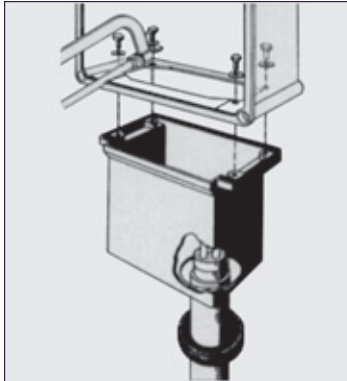

NEMA/EEMAC Type 4, 4X E Series Accessories

CABLE SEALING BOXES

	Part#
Cable box without knock-outs for opening 3	CB27
Cable box with 1 grommet O max. 1x60 for opening 3	CB27/160
Cable box with 2 grommets O max. 2x60 for opening 3	CB27/260
Cable box without knock-outs for opening 4	CB36
Cable box with 1 grommet O max. 1x60 for opening 4	CB36/160
Cable box with 2 grommets O max. 2x60 for opening 4	CB36/260
Cable box with 1 grommet O max. 1x80 for opening 4	CB36/180
Cable box with 2 grommets O max. 2x80 for opening 4	CB36/280

SEGMENTED CABLE SEALING BOXES

Segmented cable sealing box with knock-outs for 2 cable entries with rubber grommets which can be cut to a O of 41, 46, 55 and 60 mm. For coupling with opening N^o.27:

	Part #
Cable box with 2 grommets O max. 2x60	SCB27