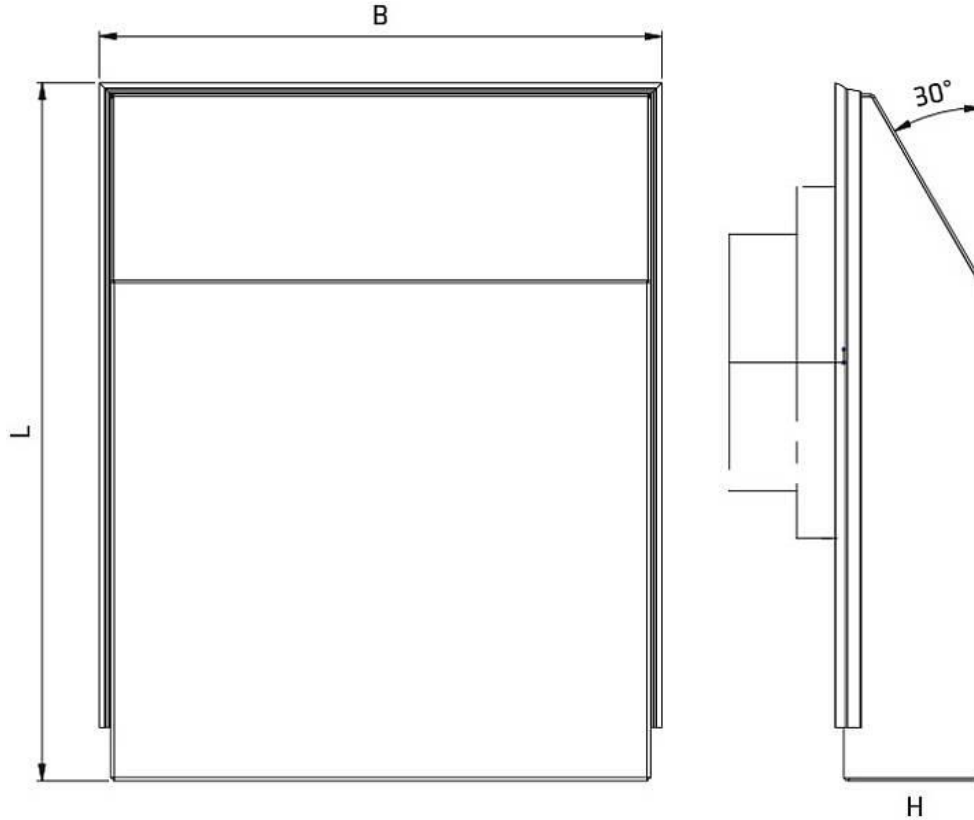

Wash Down Hood

TECHNICAL DATA

Mechanical Hood	Stainless Steel
Material Sealing	Food Safe Silicone
IP Protection Type	IP56
UL/NEMA Protection Type	UL Type 4/4x / NEMA type 4/4x

WASH-DOWN HOOD STAINLESS STEEL

Part No.	Size			Works With
	H	W	D	
08670.0-00	8.42	7.67	1.88	EF, FF-08
08671.0-00	10.98	8.85	2.28	EF, FF-12
08672.0-00	14.13	11.57	2.67	EF, FF-13
08673.0-00	16.33	14.52	3.07	EF, FF-15
08674.0-00	19.09	16.1	4.05	FF-20 FF-20G