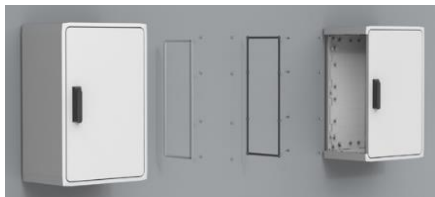

**FLOOR
MOUNTING FRAME**

Height: 65mm (2.6 inches).

Part No.	Width (mm)
UPP-5032	500
UPP-10032	1000

**CABINET
COUPLING**

For vertical or lateral coupling

Part No.	Description
UCK-500	500mm
UCK-750	750mm
UCK-1000	1000mm
UCP-01	Fills space between joined enclosures (2 per pack)

DOOR STOP

For 750 and 1000mm wide enclosures

Part No.	Description
UDS-01	For door opening left
UDS-02	For door opening right

RAIN HOOD

Part No.	Width (mm)
URH-5032	500
URH-7532	750
URH-10032	1000

**ADAPTOR
FRAME & BASE**

Both frame and base must be ordered.
Combined height 960mm (37.8")

Part No.		For
Frame	Base	Enclosure
UAF-7532	UMPS-7532	750mm wide
UAF-10032	UMPS-10032	1000mm wide

INTERNAL DOOR

Part No.	For Enclosure	
	Height	Width
UID-5075	500	750
UID-7550	750	500
UID-10050	1000	500