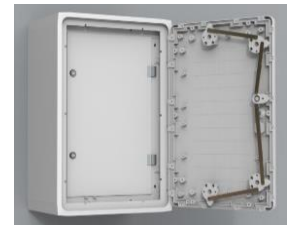

**FLOOR
MOUNTING FRAME**

Height: 65mm (2.6 inches).

Part No.	Width (mm)
UPP-5032	500
UPP-10032	1000

**CABINET
COUPLING**

For vertical or lateral coupling

Part No.	Description
UCK-500	500mm
UCK-750	750mm
UCK-1000	1000mm
UCP-01	Fills space between joined enclosures (2 per pack)

DOOR STOP

For 750 and 1000mm wide enclosures

Part No.	Description
UDS-01	For door opening left
UDS-02	For door opening right

RAIN HOOD

Part No.	Width (mm)
URH-5032	500
URH-7532	750
URH-10032	1000

**ADAPTOR
FRAME & BASE**

Both frame and base must be ordered.
Combined height 960mm (37.8")

Part No.		For
Frame	Base	Enclosure
UAF-7532	UMPS-7532	750mm wide
UAF-10032	UMPS-10032	1000mm wide

INTERNAL DOOR

Part No.	For Enclosure	
	Height	Width
UID-5075	500	750
UID-7550	750	500
UID-10050	1000	500