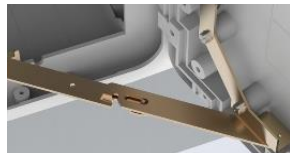

**FLOOR
MOUNTING FRAME**

Height: 65mm (2.6 inches).

Part No.	Width (mm)
UPP-5032	500
UPP-10032	1000

**CABINET
COUPLING**

For vertical or lateral coupling

Part No.	Description
UCK-500	500mm
UCK-750	750mm
UCK-1000	1000mm
UCP-01	Fills space between joined enclosures (2 per pack)

DOOR STOP

For 750 and 1000mm wide enclosures

Part No.	Description
UDS-01	For door opening left
UDS-02	For door opening right

RAIN HOOD

Part No.	Width (mm)
URH-5032	500
URH-7532	750
URH-10032	1000

**ADAPTOR
FRAME & BASE**

Both frame and base must be ordered.
Combined height 960mm (37.8")

Part No.		For
Frame	Base	Enclosure
UAF-7532	UMPS-7532	750mm wide
UAF-10032	UMPS-10032	1000mm wide

INTERNAL DOOR

Part No.	For Enclosure	
	Height	Width
UID-5075	500	750
UID-7550	750	500
UID-10050	1000	500

Ralston
Metal Products Limited

**You create the need.
We customize the solution.**

POLE MOUNTING KIT

Part No.	For Enclosure
UPM-500	500mm wide
UPM-750	750mm wide

ADJUSTABLE INNER PANEL KIT

Part No.	Description
UPD-01	Depth adjustment kit