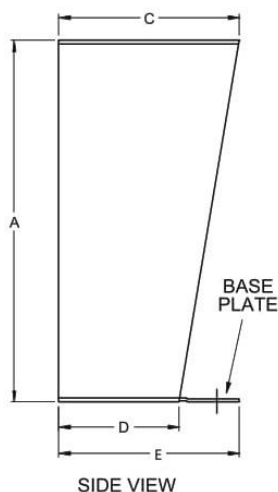

# Mounting Feet Kit MF Series

Part No.	Mounting Feet Size					Hole Center			
	A	B	C	D	E	F	G	H	I
MF-0610	6	10	6	4	6	7	4.313	8.625	6.688
MF-0612	6	12	8	5	7	8	6.313	10.625	8.688
MF-0616	6	16	8	5	7	8	6.313	14.625	12.688
MF-0620	6	20	8	5	7	16	6.313	18.625	16.688
MF-1208	12	8	5	3	5	5	3.313	6.625	4.688
MF-1210	12	10	6	4	6	7	4.313	8.625	6.688
MF-1212	12	12	8	5	7	8	6.313	10.625	8.688
MF-1216	12	16	8	5	7	12	6.313	14.625	12.688
MF-1220	12	20	8	5	7	16	6.313	18.625	16.688
MF-1224	12	24	8	5	7	20	6.313	22.625	20.688
MF-1512	15	12	8	5	7	8	6.313	10.625	8.688
MF-1518	15	18	8	5	7	14	6.313	16.625	14.688
MF-1810	18	10	5	4	6	7	3.313	8.625	6.688
MF-1812	18	12	6	5	7	8	4.313	10.625	8.688

## POLE MOUNTING KIT

Maximum load 900N (200lbs.)

Maximum pole diameter 80mm (3.2")

Maximum pole diameter 250mm (9.8")

Part No.	EWSS, EST, ETB, ETBS, EWD, MAP	Vision Series	N12, N4 Series	N1 Series
EPF-0300	300 mm	12"	12"	-
EPF-0400	400 mm	16"	16"	16"
EPF-0500	500 mm	20"	20"	20"
EPF-0600	600 mm	-	24"	24"
EPF-0800	800 mm	30"	30"	-