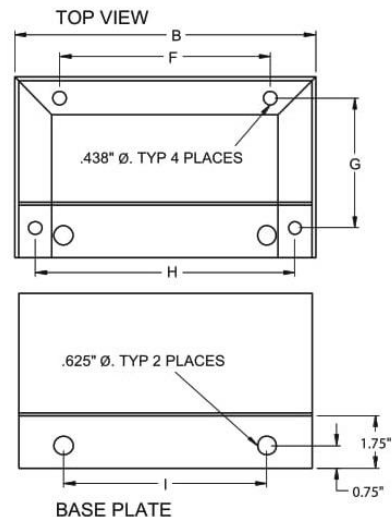

# Mounting Feet Kit MF Series

Part No.	Mounting Feet Size					Hole Center			
	A	B	C	D	E	F	G	H	I
MF-0610	6	10	6	4	6	7	4.313	8.625	6.688
MF-0612	6	12	8	5	7	8	6.313	10.625	8.688
MF-0616	6	16	8	5	7	8	6.313	14.625	12.688
MF-0620	6	20	8	5	7	16	6.313	18.625	16.688
MF-1208	12	8	5	3	5	5	3.313	6.625	4.688
MF-1210	12	10	6	4	6	7	4.313	8.625	6.688
MF-1212	12	12	8	5	7	8	6.313	10.625	8.688
MF-1216	12	16	8	5	7	12	6.313	14.625	12.688
MF-1220	12	20	8	5	7	16	6.313	18.625	16.688
MF-1224	12	24	8	5	7	20	6.313	22.625	20.688
MF-1512	15	12	8	5	7	8	6.313	10.625	8.688
MF-1518	15	18	8	5	7	14	6.313	16.625	14.688
MF-1810	18	10	5	4	6	7	3.313	8.625	6.688
MF-1812	18	12	6	5	7	8	4.313	10.625	8.688

Part No		Mounting Feet Size					Hole Center			
304 Stainless	316 Stainless	A	B	C	D	E	F	G	H	I
MF-SS-1212	MF-SS-316-1212	12	12	8	5	7	8	6.313	10.63	8.688
MF-SS-0620	MF-SS-316-0620	6	20	8	5	7	16	6.313	18.63	16.69

## POLE MOUNTING KIT

Maximum load 900N (200lbs.)

Maximum pole diameter 80mm (3.2")

Maximum pole diameter 250mm (9.8")

Part No.	EWSS, EST, ETB, ETBS, EWD, MAP	Vision Series	N12, N4 Series	N1 Series
EPF-0300	300 mm	12"	12"	-
EPF-0400	400 mm	16"	16"	16"
EPF-0500	500 mm	20"	20"	20"
EPF-0600	600 mm	-	24"	24"
EPF-0800	800 mm	30"	30"	-