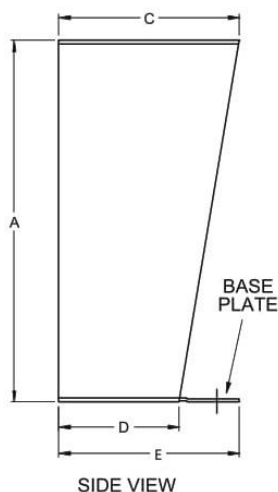

Ralston
Metal Products Limited

**You create the need.
We customize the solution.**

Mounting Feet Kit MF Series

Part No.	Mounting Feet Size					Hole Center			
	A	B	C	D	E	F	G	H	I
MF-0610	6	10	6	4	6	7	4.313	8.625	6.688
MF-0612	6	12	8	5	7	8	6.313	10.625	8.688
MF-0616	6	16	8	5	7	8	6.313	14.625	12.688
MF-0620	6	20	8	5	7	16	6.313	18.625	16.688
MF-1208	12	8	5	3	5	5	3.313	6.625	4.688
MF-1210	12	10	6	4	6	7	4.313	8.625	6.688
MF-1212	12	12	8	5	7	8	6.313	10.625	8.688
MF-1216	12	16	8	5	7	12	6.313	14.625	12.688
MF-1220	12	20	8	5	7	16	6.313	18.625	16.688
MF-1224	12	24	8	5	7	20	6.313	22.625	20.688
MF-1512	15	12	8	5	7	8	6.313	10.625	8.688
MF-1518	15	18	8	5	7	14	6.313	16.625	14.688
MF-1810	18	10	5	4	6	7	3.313	8.625	6.688
MF-1812	18	12	6	5	7	8	4.313	10.625	8.688

Part No		Mounting Feet Size					Hole Center			
304 Stainless	316 Stainless	A	B	C	D	E	F	G	H	I
MF-SS-1212	MF-SS-316-1212	12	12	8	5	7	8	6.313	10.63	8.688
MF-SS-0620	MF-SS-316-0620	6	20	8	5	7	16	6.313	18.63	16.69

POLE MOUNTING KIT

Maximum load 900N (200lbs.)

Maximum pole diameter 80mm (3.2")

Maximum pole diameter 250mm (9.8")

Part No.	EWSS, EST, ETB, ETBS, EWD, MAP	Vision Series	N12, N4 Series	N1 Series
EPF-0300	300 mm	12"	12"	-
EPF-0400	400 mm	16"	16"	16"
EPF-0500	500 mm	20"	20"	20"
EPF-0600	600 mm	-	24"	24"
EPF-0800	800 mm	30"	30"	-