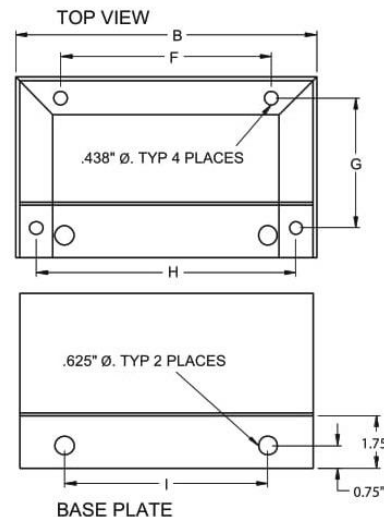

Ralston
Metal Products Limited

**You create the need.
We customize the solution.**

Mounting Feet Kit MF Series

Part No.	Mounting Feet Size					Hole Center			
	A	B	C	D	E	F	G	H	I
MF-0610	6	10	6	4	6	7	4.313	8.625	6.688
MF-0612	6	12	8	5	7	8	6.313	10.625	8.688
MF-0616	6	16	8	5	7	8	6.313	14.625	12.688
MF-0620	6	20	8	5	7	16	6.313	18.625	16.688
MF-1208	12	8	5	3	5	5	3.313	6.625	4.688
MF-1210	12	10	6	4	6	7	4.313	8.625	6.688
MF-1212	12	12	8	5	7	8	6.313	10.625	8.688
MF-1216	12	16	8	5	7	12	6.313	14.625	12.688
MF-1220	12	20	8	5	7	16	6.313	18.625	16.688
MF-1224	12	24	8	5	7	20	6.313	22.625	20.688
MF-1512	15	12	8	5	7	8	6.313	10.625	8.688
MF-1518	15	18	8	5	7	14	6.313	16.625	14.688
MF-1810	18	10	5	4	6	7	3.313	8.625	6.688
MF-1812	18	12	6	5	7	8	4.313	10.625	8.688

Part No		Mounting Feet Size					Hole Center			
304 Stainless	316 Stainless	A	B	C	D	E	F	G	H	I
MF-SS-1212	MF-SS-316-1212	12	12	8	5	7	8	6.313	10.63	8.688
MF-SS-0620	MF-SS-316-0620	6	20	8	5	7	16	6.313	18.63	16.69

POLE MOUNTING KIT

Maximum load 900N (200lbs.)

Maximum pole diameter 80mm (3.2")

Maximum pole diameter 250mm (9.8")

Part No.	EWSS, EST, ETB, ETBS, EWD, MAP	Vision Series	N12, N4 Series	N1 Series
EPF-0300	300 mm	12"	12"	-
EPF-0400	400 mm	16"	16"	16"
EPF-0500	500 mm	20"	20"	20"
EPF-0600	600 mm	-	24"	24"
EPF-0800	800 mm	30"	30"	-