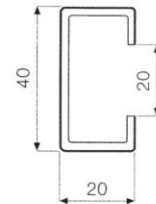

CAT. NO.

DSWN 01

Miscellaneous

FULL LENGTH DIN RAILS

Length: 78.85 inches
(2 meters)

PP 0515H

PP 0735
PP 0735 H

PP 1535
PP 1535 H

PP 1532
PP 1532 H

Part No.	Hole Pattern inch (mm)	Type
PP-0515H	0.4 (10)	Omega
PP-0735	no holes	Omega
PP-0735H	1 (25)	Omega
PP-1532	no holes	G
PP-1532H	1 (25)	G
PP-1535	no holes	Omega
PP-1535H	1 (25)	Omega

FULL LENGTH MOUNTING RAILS

Length: 118.25 inches
(3 meters)

CP 1020 U
CP 1020

CP 2020 U
CP 2020

CP 2040 U
CP 2040

Part No.	Hole Pattern inch (mm)
CP-1020	1 (25)
CP-1020U	no holes
CP-2020*	1 (25)
CP-2020U	no holes
CP-2040	1 (25)
CP-2040U	no holes

* = holes in sides as well

SLIDE NUTS

For CP Mounting Rails
(50/pk).

M6 and M8 screws
not supplied.

Part No.	For Rail	Thread
GLM 20-6P	CP-2020(U)	M6
GLM 20-8P	CP-2020(U)	M8
GLM 40-6P	CP-2040(U)	M6
GLM 40-8P	CP-2040(U)	M8