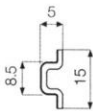

CLAMP STRIP

(1 Unit Per Package)

DPT1N 3 x 16 mm² +
4 x 10 mm²
Connector Strip
12 x 2 mm

DOOR SWITCH, DSWN

To activate any electrical devices (e.g. LIC)
Cable entry PG13,5.
UL-CSA approved.
Switching load 6A-230V.

CAT. NO.

DSWN 01

Miscellaneous

FULL LENGTH DIN RAILS

Length: 78.85 inches
(2 meters)

PP 0515H

PP 0735
PP 0735 H

PP 1535
PP 1535 H

PP 1532
PP 1532 H

Part No.	Hole Pattern inch (mm)	Type
PP-0515H	0.4 (10)	Omega
PP-0735	no holes	Omega
PP-0735H	1 (25)	Omega
PP-1532	no holes	G
PP-1532H	1 (25)	G
PP-1535	no holes	Omega
PP-1535H	1 (25)	Omega

FULL LENGTH MOUNTING RAILS

Length: 118.25 inches
(3 meters)

CP 1020 U
CP 1020

CP 2020 U
CP 2020

CP 2040 U
CP 2040

Part No.	Hole Pattern inch (mm)
CP-1020	1 (25)
CP-1020U	no holes
CP-2020*	1 (25)
CP-2020U	no holes
CP-2040	1 (25)
CP-2040U	no holes