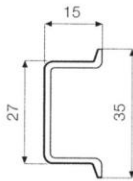

CLAMP STRIP

(1 Unit Per Package)

DPT1N 3 x 16 mm² +
4 x 10 mm²
Connector Strip
12 x 2 mm

DOOR SWITCH, DSWN

To activate any electrical devices (e.g. LIC)
Cable entry PG13,5.
UL-CSA approved.
Switching load 6A-230V.

CAT. NO.

DSWN 01

Miscellaneous

FULL LENGTH DIN RAILS

Length: 78.85 inches
(2 meters)

PP 0515H

PP 0735
PP 0735 H

PP 1535
PP 1535 H

PP 1532
PP 1532 H

Part No.	Hole Pattern inch (mm)	Type
PP-0515H	0.4 (10)	Omega
PP-0735	no holes	Omega
PP-0735H	1 (25)	Omega
PP-1532	no holes	G
PP-1532H	1 (25)	G
PP-1535	no holes	Omega
PP-1535H	1 (25)	Omega

FULL LENGTH MOUNTING RAILS

Length: 118.25 inches
(3 meters)

CP 1020 U
CP 1020

CP 2020 U
CP 2020

CP 2040 U
CP 2040

Part No.	Hole Pattern inch (mm)
CP-1020	1 (25)
CP-1020U	no holes
CP-2020*	1 (25)
CP-2020U	no holes
CP-2040	1 (25)
CP-2040U	no holes