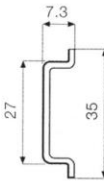

CLAMP STRIP

(1 Unit Per Package)

DPT1N 3 x 16 mm² +
4 x 10 mm²
Connector Strip
12 x 2 mm

DOOR SWITCH, DSWN

To activate any electrical devices (e.g. LIC)
Cable entry PG13,5.
UL-CSA approved.
Switching load 6A-230V.

CAT. NO.

DSWN 01

Miscellaneous

FULL LENGTH DIN RAILS

Length: 78.85 inches
(2 meters)

PP 0515H

PP 0735
PP 0735 H

PP 1535
PP 1535 H

PP 1532
PP 1532 H

Part No.	Hole Pattern inch (mm)	Type
PP-0515H	0.4 (10)	Omega
PP-0735	no holes	Omega
PP-0735H	1 (25)	Omega
PP-1532	no holes	G
PP-1532H	1 (25)	G
PP-1535	no holes	Omega
PP-1535H	1 (25)	Omega

FULL LENGTH MOUNTING RAILS

Length: 118.25 inches
(3 meters)

CP 1020 U
CP 1020

CP 2020 U
CP 2020

CP 2040 U
CP 2040

Part No.	Hole Pattern inch (mm)
CP-1020	1 (25)
CP-1020U	no holes
CP-2020*	1 (25)
CP-2020U	no holes
CP-2040	1 (25)
CP-2040U	no holes