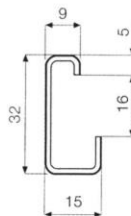

CLAMP STRIP

(1 Unit Per Package)

DPT1N 3 x 16 mm² +
4 x 10 mm²
Connector Strip
12 x 2 mm

DOOR SWITCH, DSWN

To activate any electrical devices (e.g. LIC)
Cable entry PG13,5.
UL-CSA approved.
Switching load 6A-230V.

CAT. NO.

DSWN 01

Miscellaneous

FULL LENGTH DIN RAILS

Length: 78.85 inches
(2 meters)

PP 0515H

PP 0735
PP 0735 H

PP 1535
PP 1535 H

PP 1532
PP 1532 H

Part No.	Hole Pattern inch (mm)	Type
PP-0515H	0.4 (10)	Omega
PP-0735	no holes	Omega
PP-0735H	1 (25)	Omega
PP-1532	no holes	G
PP-1532H	1 (25)	G
PP-1535	no holes	Omega
PP-1535H	1 (25)	Omega

FULL LENGTH MOUNTING RAILS

Length: 118.25 inches
(3 meters)

CP 1020 U
CP 1020

CP 2020 U
CP 2020

CP 2040 U
CP 2040

Part No.	Hole Pattern inch (mm)
CP-1020	1 (25)
CP-1020U	no holes
CP-2020*	1 (25)
CP-2020U	no holes
CP-2040	1 (25)
CP-2040U	no holes