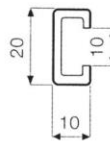

CAT. NO.

DSWN 01

Miscellaneous

FULL LENGTH DIN RAILS

Length: 78.85 inches
(2 meters)

PP 0515H

PP 0735
PP 0735 H

PP 1535
PP 1535 H

PP 1532
PP 1532 H

Part No.	Hole Pattern inch (mm)	Type
PP-0515H	0.4 (10)	Omega
PP-0735	no holes	Omega
PP-0735H	1 (25)	Omega
PP-1532	no holes	G
PP-1532H	1 (25)	G
PP-1535	no holes	Omega
PP-1535H	1 (25)	Omega

FULL LENGTH MOUNTING RAILS

Length: 118.25 inches
(3 meters)

CP 1020 U
CP 1020

CP 2020 U
CP 2020

CP 2040 U
CP 2040

Part No.	Hole Pattern inch (mm)
CP-1020	1 (25)
CP-1020U	no holes
CP-2020*	1 (25)
CP-2020U	no holes
CP-2040	1 (25)
CP-2040U	no holes