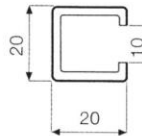

CAT. NO.

DSWN 01

Miscellaneous

FULL LENGTH DIN RAILS

Length: 78.85 inches
(2 meters)

PP 0515H

PP 0735
PP 0735 H

PP 1535
PP 1535 H

PP 1532
PP 1532 H

Part No.	Hole Pattern inch (mm)	Type
PP-0515H	0.4 (10)	Omega
PP-0735	no holes	Omega
PP-0735H	1 (25)	Omega
PP-1532	no holes	G
PP-1532H	1 (25)	G
PP-1535	no holes	Omega
PP-1535H	1 (25)	Omega

FULL LENGTH MOUNTING RAILS

Length: 118.25 inches
(3 meters)

CP 1020 U
CP 1020

CP 2020 U
CP 2020

CP 2040 U
CP 2040

Part No.	Hole Pattern inch (mm)
CP-1020	1 (25)
CP-1020U	no holes
CP-2020*	1 (25)
CP-2020U	no holes
CP-2040	1 (25)
CP-2040U	no holes

* = holes in sides as well

SLIDE NUTS

For CP Mounting Rails
(50/pk).

M6 and M8 screws
not supplied.

Part No.	For Rail	Thread
GLM 20-6P	CP-2020(U)	M6
GLM 20-8P	CP-2020(U)	M8
GLM 40-6P	CP-2040(U)	M6
GLM 40-8P	CP-2040(U)	M8